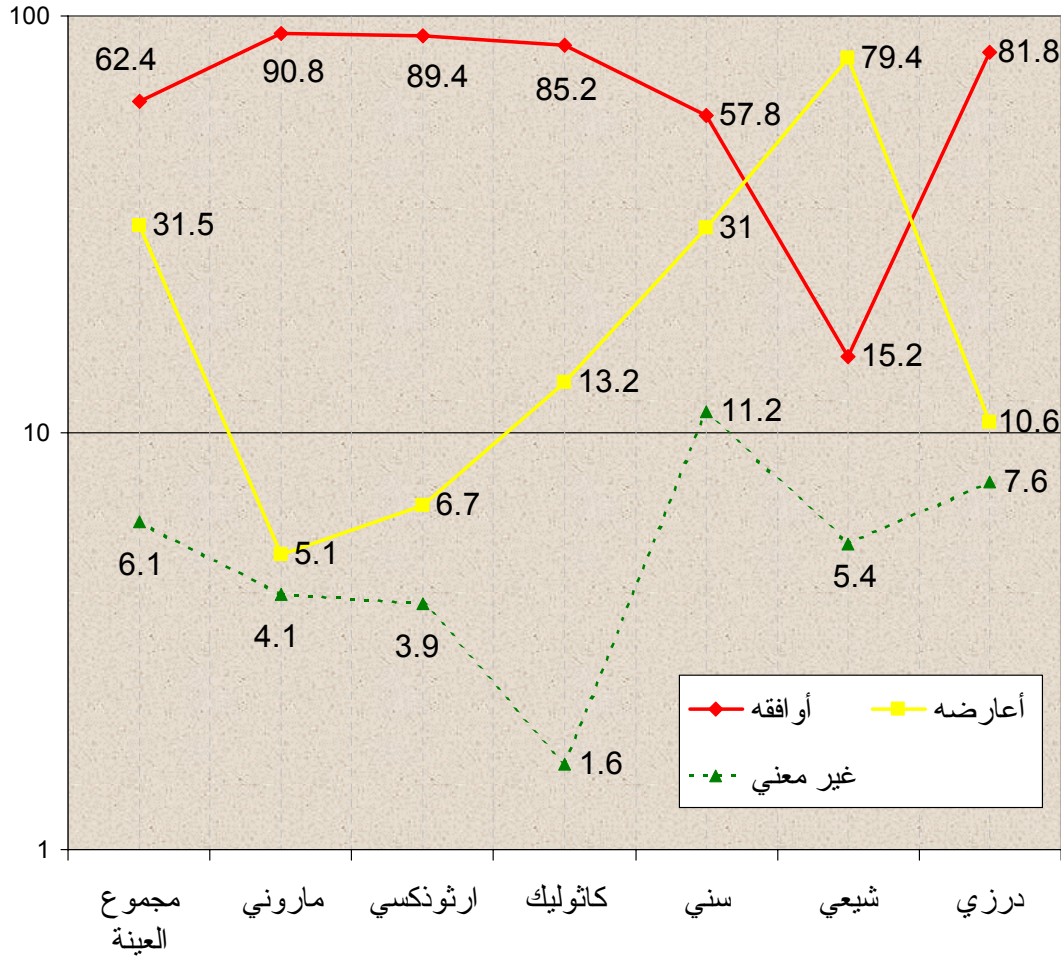

INFORMATION
international SAL

RESEARCH CONSULTANTS

Opinion Poll on Government Performance 300 Days after taking over its Responsibilities

The survey aimed at gauging public opinion about the government performance 300 days after it took over its responsibilities. The survey also tackled various aspects of the social and economic crisis and the respondents' expectations and trust in the new government.

Part 3 of 3
25 Pages

(%)

(%)

(%) :

(%)

(5/1) (%) :

(5/2) (%) :

(5/3) (%) :

(5/4) (%) :

(5/5) (%) :

(%)

(%)

(%)

(4/1) (%)

(4/2) (%)

(4/3) (%)

(4/4) (%)

(%)

(%)

(%)

(%)

(%)

(%)

(%)