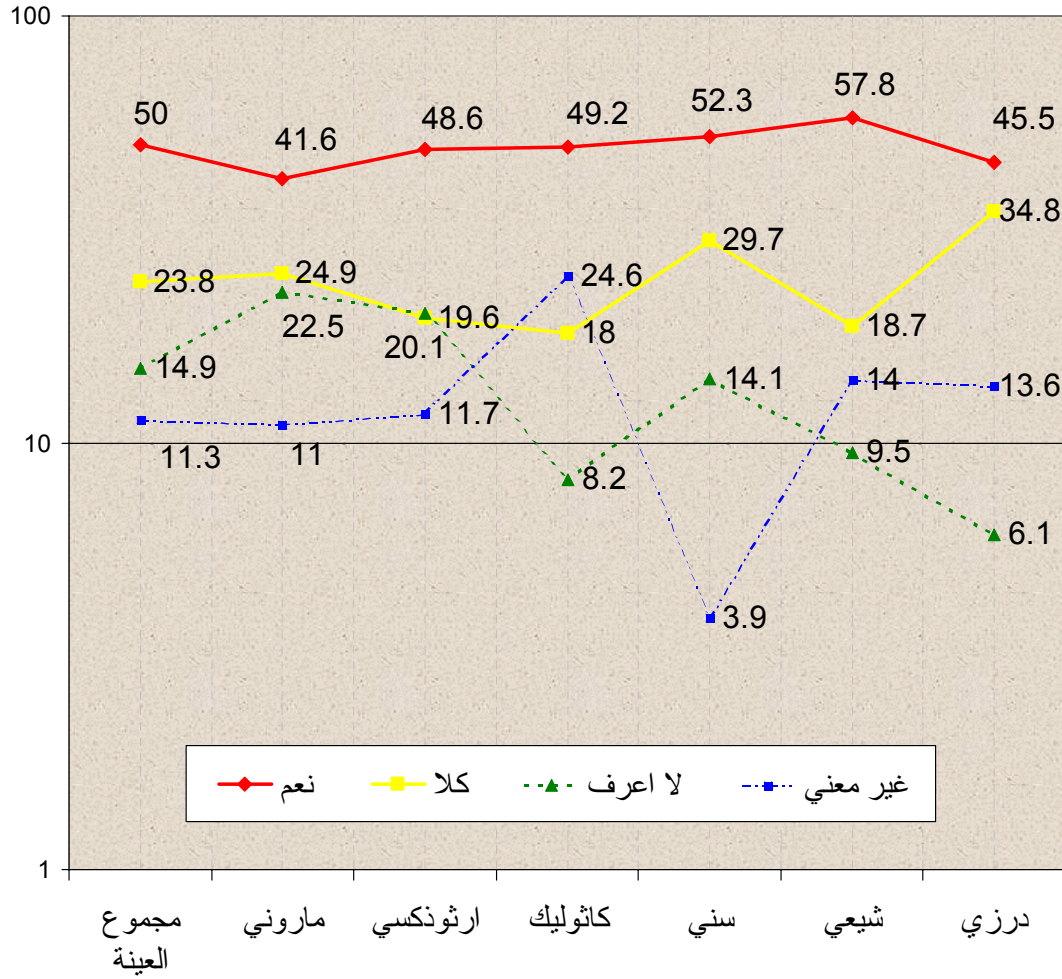

INFORMATION
international SAL

RESEARCH CONSULTANTS

Opinion Poll on Government Performance 300 Days after taking over its Responsibilities

The survey aimed at gauging public opinion about the government performance 300 days after it took over its responsibilities. The survey also tackled various aspects of the social and economic crisis and the respondents' expectations and trust in the new government.

مصارف أجنبية في لبنان

25,8

لا جواب

26,8

مصارف أجنبية في الخارج

37

(%)

(%)