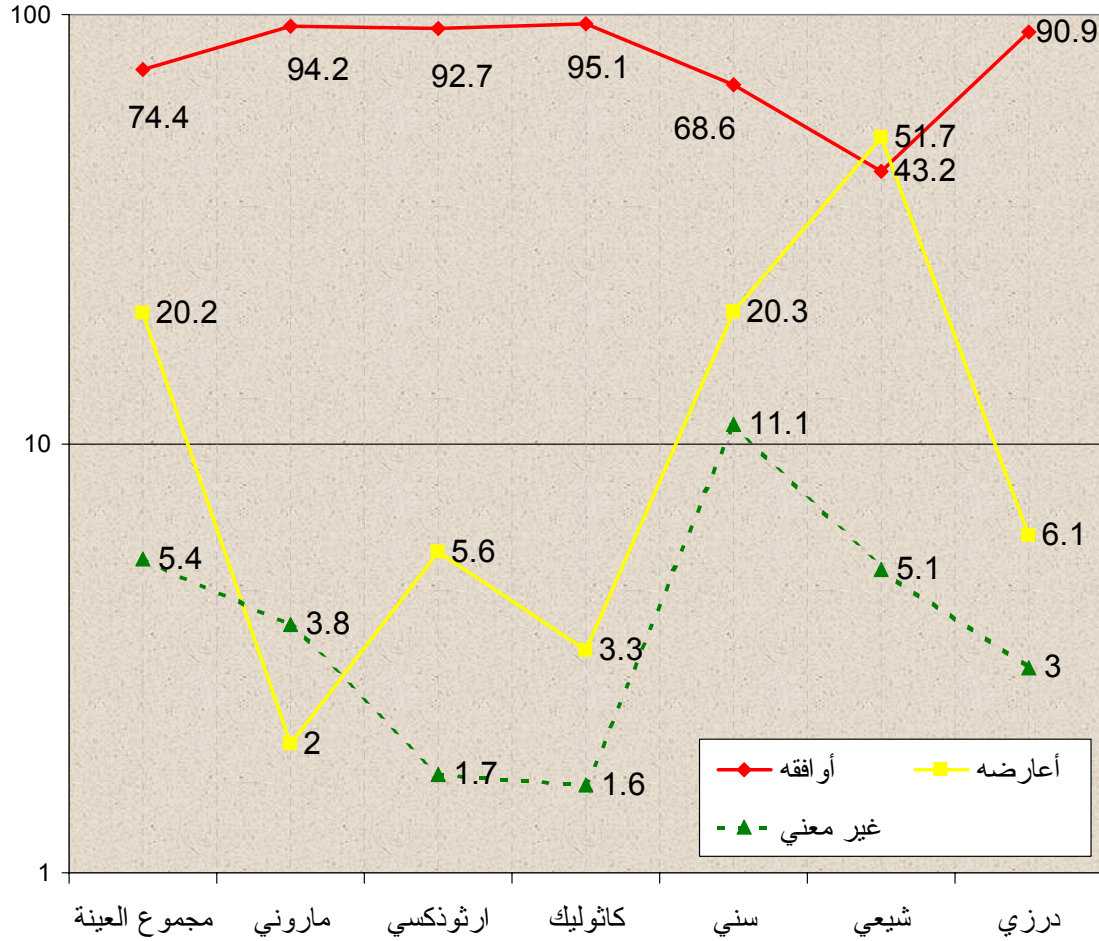

INFORMATION
international SAL

RESEARCH CONSULTANTS

Opinion Poll on Government Performance 300 Days after taking over its Responsibilities

The survey aimed at gauging public opinion about the government performance 300 days after it took over its responsibilities. The survey also tackled various aspects of the social and economic crisis and the respondents' expectations and trust in the new government.

Part 3 of 3
25 Pages

(%)

(%)

(%) :

(%)

(5/1) (%) :

(5/2) (%) :

(5/3) (%) :

(5/4) (%) :

(5/5) (%) :

(%)

(%)

(%)

(4/1) (%)

(4/2) (%)

(4/3) (%)