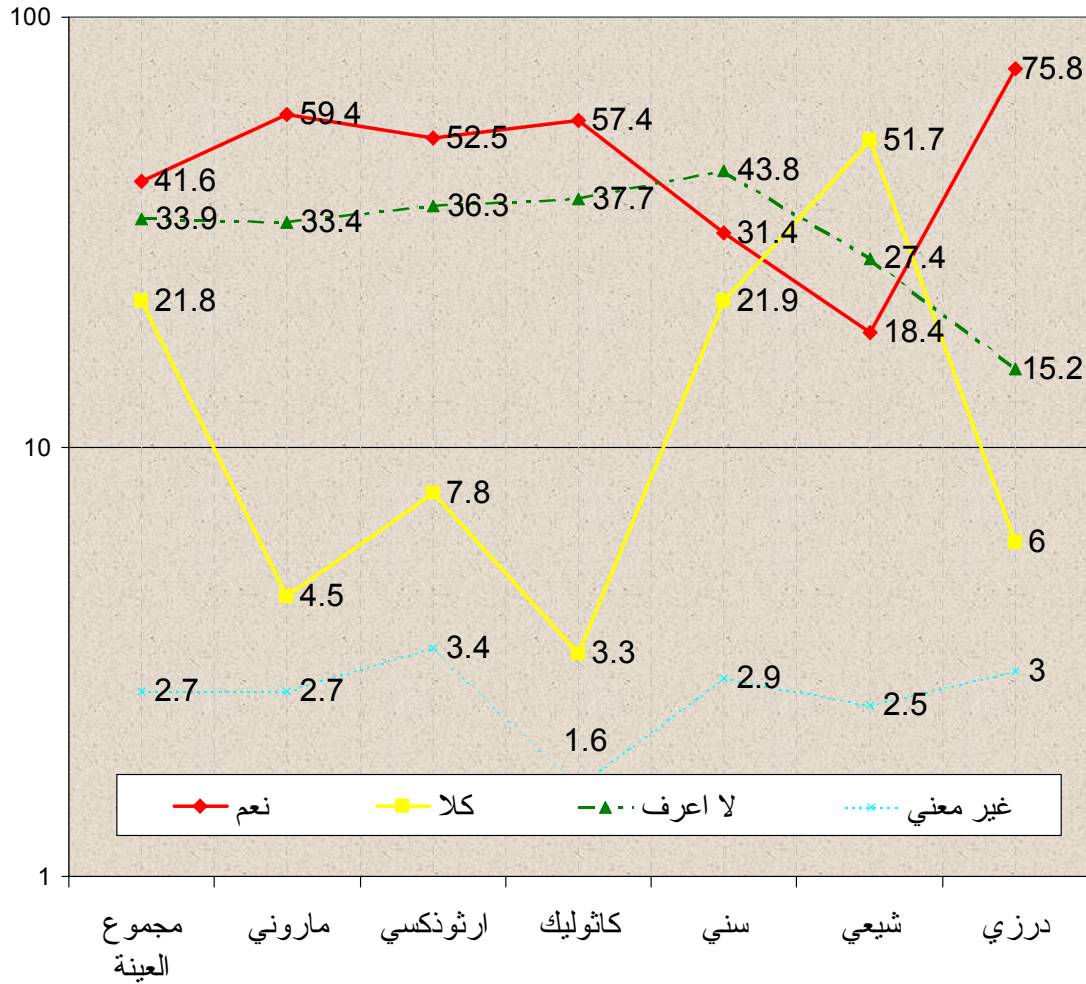

INFORMATION
international SAL

RESEARCH CONSULTANTS

Opinion Poll on Government Performance 300 Days after taking over its Responsibilities

The survey aimed at gauging public opinion about the government performance 300 days after it took over its responsibilities. The survey also tackled various aspects of the social and economic crisis and the respondents' expectations and trust in the new government.

(5/4) (%) :

(5/5) (%) :

(%)

(%)

(%)

(4/1) (%)

(4/2) (%)

(4/3) (%)

(4/4) (%)

(%)

(%)

(%)

(%)

(%)

(%)

(%)