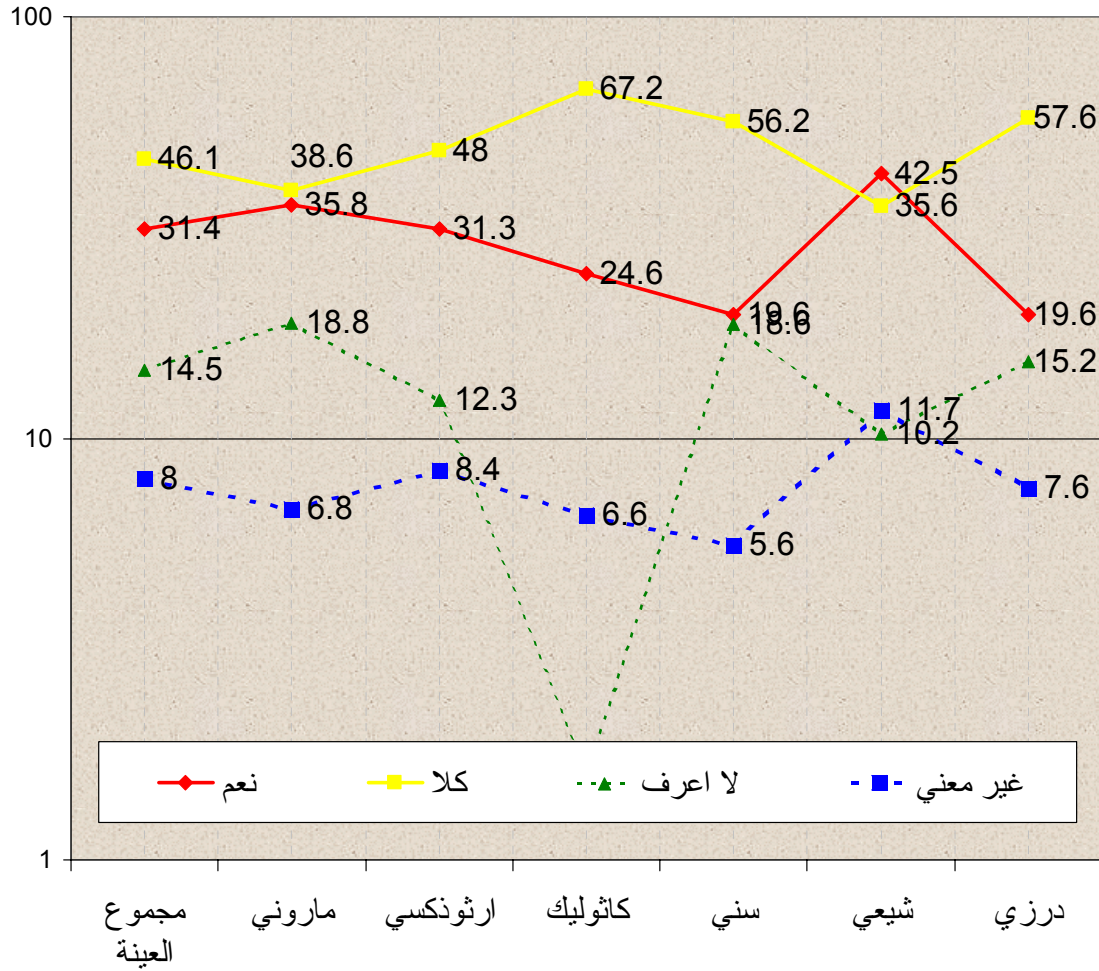

INFORMATION
international SAL

RESEARCH CONSULTANTS

Opinion Poll on Government Performance 300 Days after taking over its Responsibilities

The survey aimed at gauging public opinion about the government performance 300 days after it took over its responsibilities. The survey also tackled various aspects of the social and economic crisis and the respondents' expectations and trust in the new government.

(5/4) (%) :

(5/5) (%) :

(%)

(%)

(%)

(4/1) (%)

(4/2) (%)

(4/3) (%)

(4/4) (%)

(%)

(%)

(%)

(%)

(%)

(%)

(%)