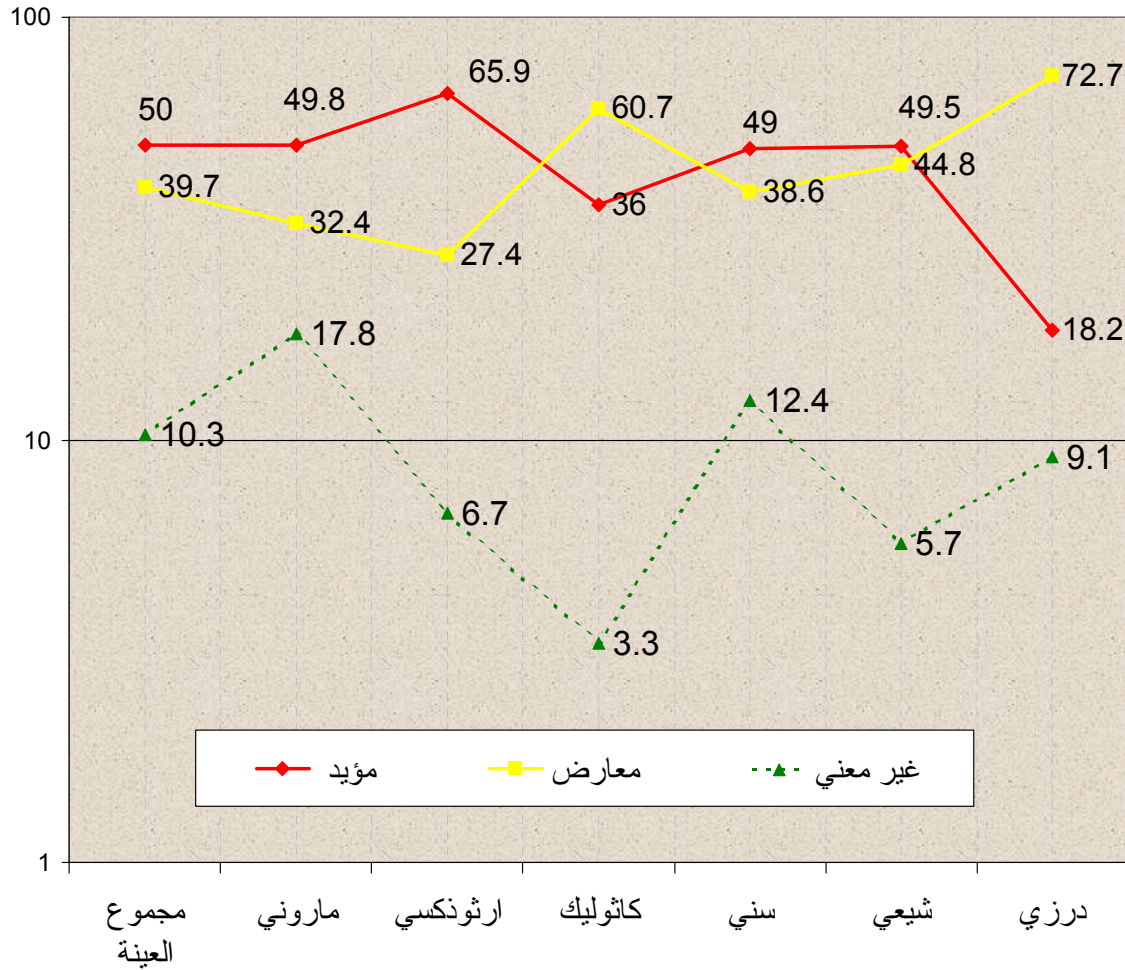

INFORMATION
international SAL

RESEARCH CONSULTANTS

Opinion Poll on Government Performance 300 Days after taking over its Responsibilities

The survey aimed at gauging public opinion about the government performance 300 days after it took over its responsibilities. The survey also tackled various aspects of the social and economic crisis and the respondents' expectations and trust in the new government.

(5/4) (%) :

(5/5) (%) :

(%)

(%)

(%)

(4/1) (%)

(4/2) (%)

(4/3) (%)

(4/4) (%)

(%)

(%)

(%)

(%)

(%)

(%)

(%)