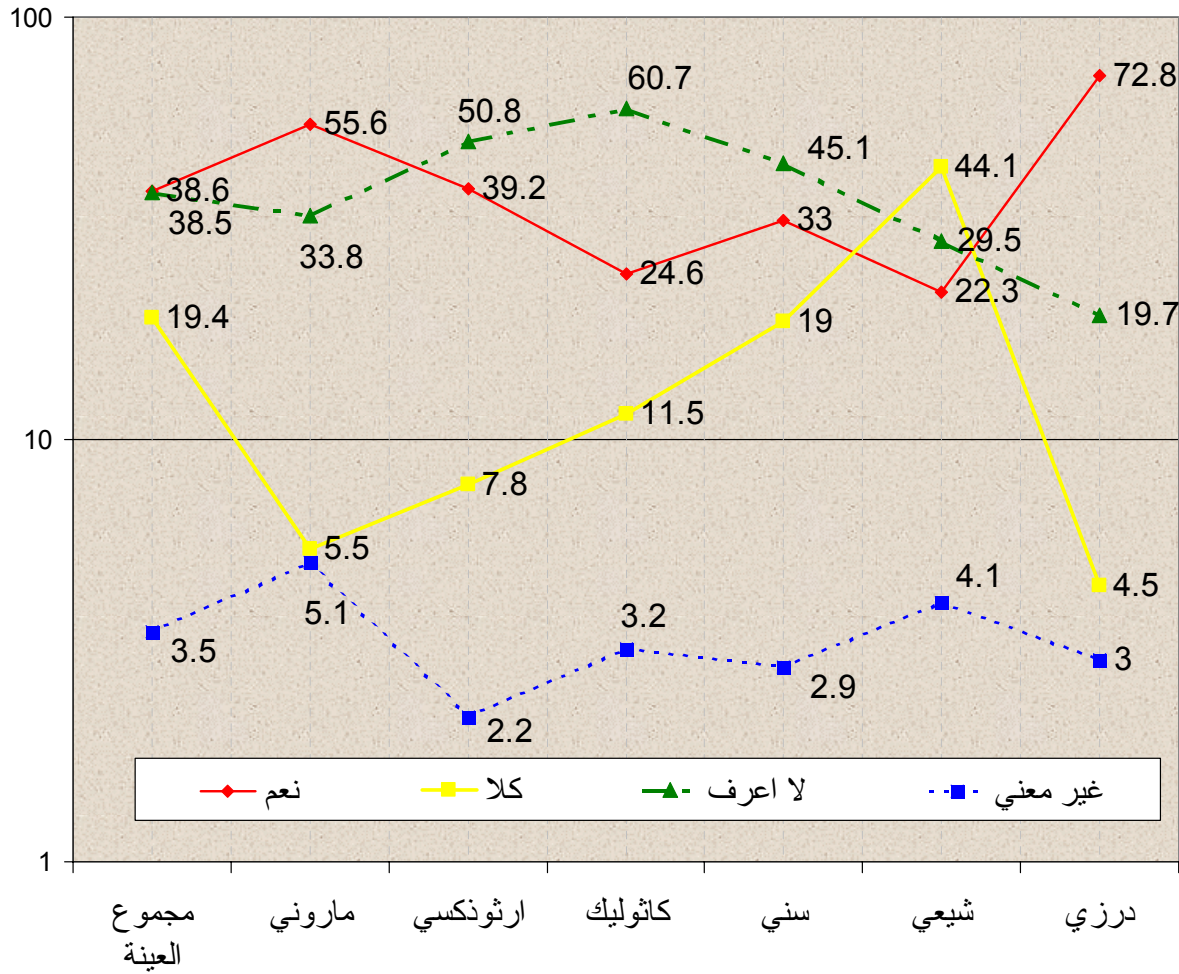

INFORMATION
international SAL

RESEARCH CONSULTANTS

Opinion Poll on Government Performance 300 Days after taking over its Responsibilities

The survey aimed at gauging public opinion about the government performance 300 days after it took over its responsibilities. The survey also tackled various aspects of the social and economic crisis and the respondents' expectations and trust in the new government.

(5/4) (%) :

(5/5) (%) :

(%)

(%)

(%)

(4/1) (%)

(4/2) (%)

(4/3) (%)