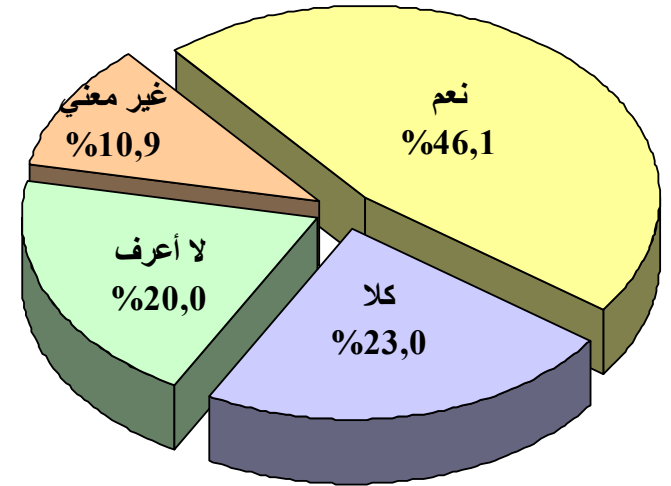

INFORMATION
international SAL

RESEARCH CONSULTANTS

Opinion Poll on Government Performance 300 Days after taking over its Responsibilities

The survey aimed at gauging public opinion about the government performance 300 days after it took over its responsibilities. The survey also tackled various aspects of the social and economic crisis and the respondents' expectations and trust in the new government.

Part 3 of 3
25 Pages

(%)

(%)

(%) :

(%)

(5/1) (%) :

(5/2) (%) :

(5/3) (%) :

(5/4) (%) :

(5/5) (%) :

(%)

(%)

(%)

(4/1) (%)

(4/2) (%)

(4/3) (%)