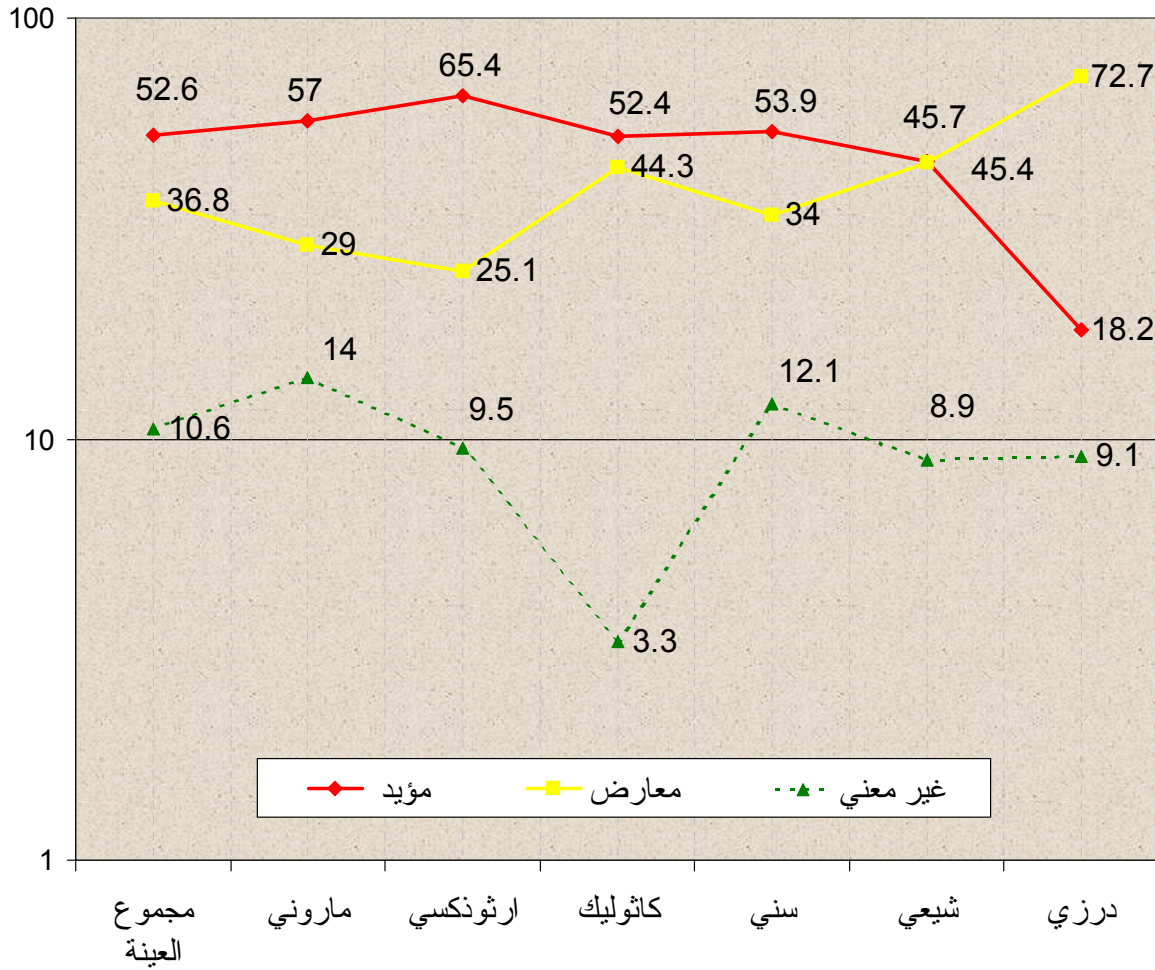

INFORMATION
international SAL

RESEARCH CONSULTANTS

Opinion Poll on Government Performance 300 Days after taking over its Responsibilities

The survey aimed at gauging public opinion about the government performance 300 days after it took over its responsibilities. The survey also tackled various aspects of the social and economic crisis and the respondents' expectations and trust in the new government.

(5/4) (%) :

(5/5) (%) :

(%)

(%)

(%)

(4/1) (%)

(4/2) (%)

(4/3) (%)

(4/4) (%)

(%)

(%)

(%)

(%)

(%)

(%)

(%)