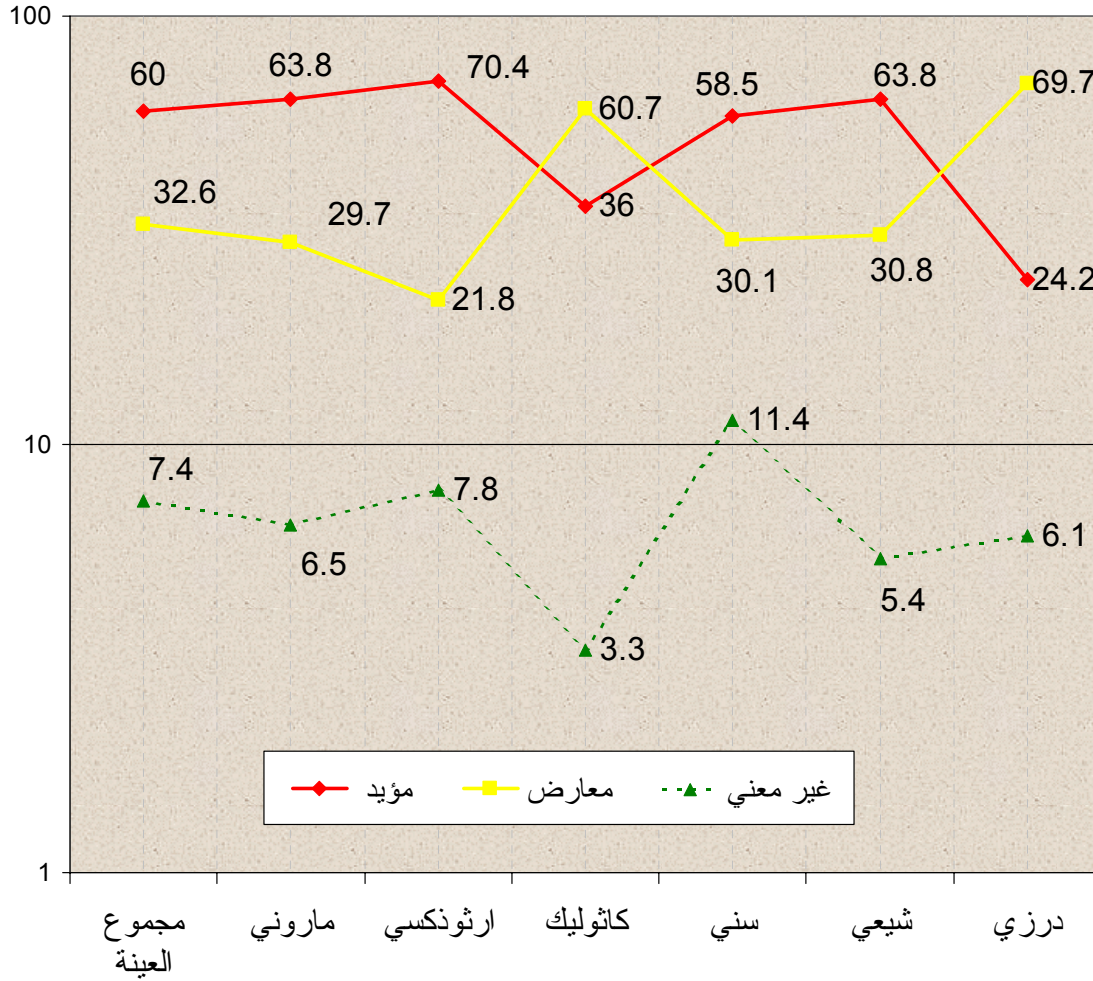

INFORMATION
international SAL

RESEARCH CONSULTANTS

Opinion Poll on Government Performance 300 Days after taking over its Responsibilities

The survey aimed at gauging public opinion about the government performance 300 days after it took over its responsibilities. The survey also tackled various aspects of the social and economic crisis and the respondents' expectations and trust in the new government.

(5/4) (%) :

(5/5) (%) :

(%)

(%)

(%)

(4/1) (%)

(4/2) (%)

(4/3) (%)

(4/4) (%)

(%)

(%)

(%)

(%)

(%)

(%)

(%)