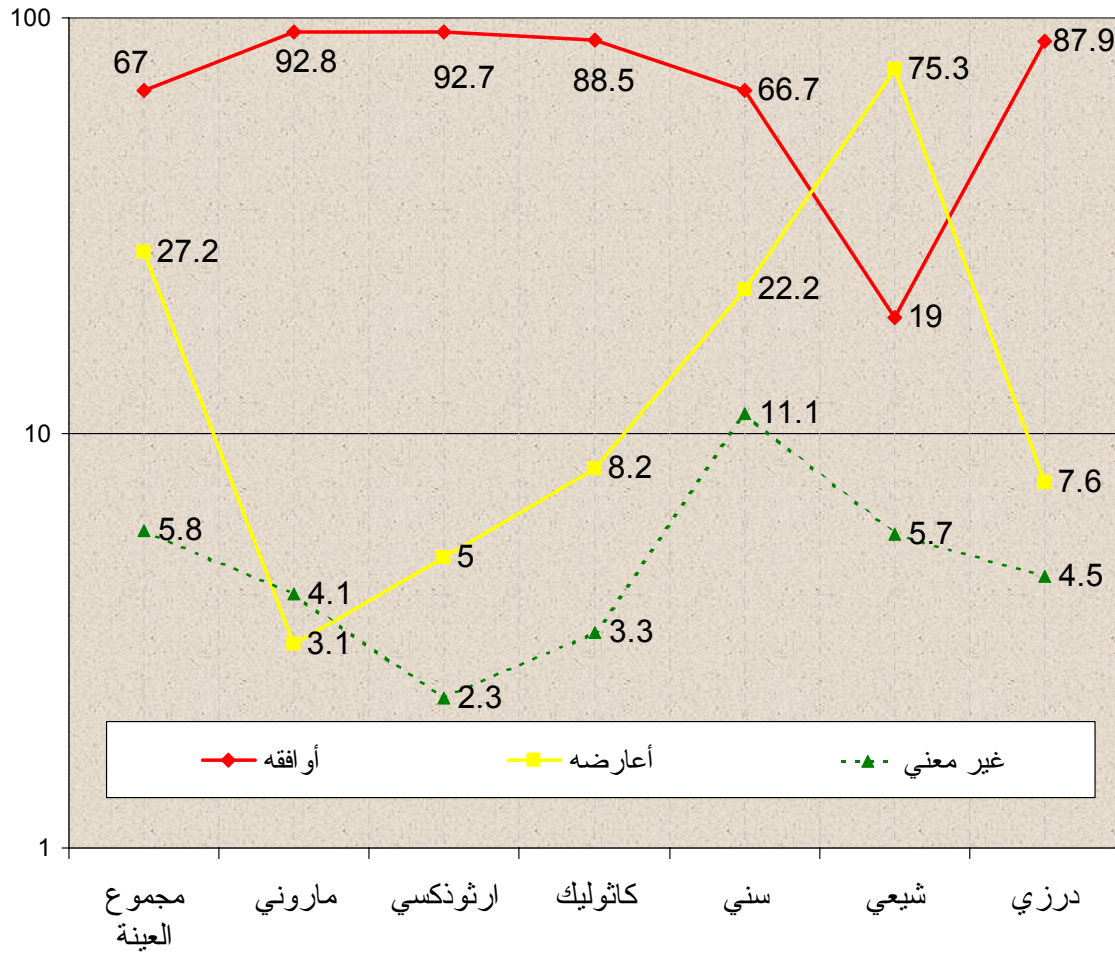

INFORMATION
international SAL

RESEARCH CONSULTANTS

Opinion Poll on Government Performance 300 Days after taking over its Responsibilities

The survey aimed at gauging public opinion about the government performance 300 days after it took over its responsibilities. The survey also tackled various aspects of the social and economic crisis and the respondents' expectations and trust in the new government.

Part 3 of 3
25 Pages

(%)

(%)

(%) :

(%)

(5/1) (%) :

(5/2) (%) :

(5/3) (%) :

(5/4) (%) :

(5/5) (%) :

(%)

(%)

(%)

(4/1) (%)

(4/2) (%)

(4/3) (%)