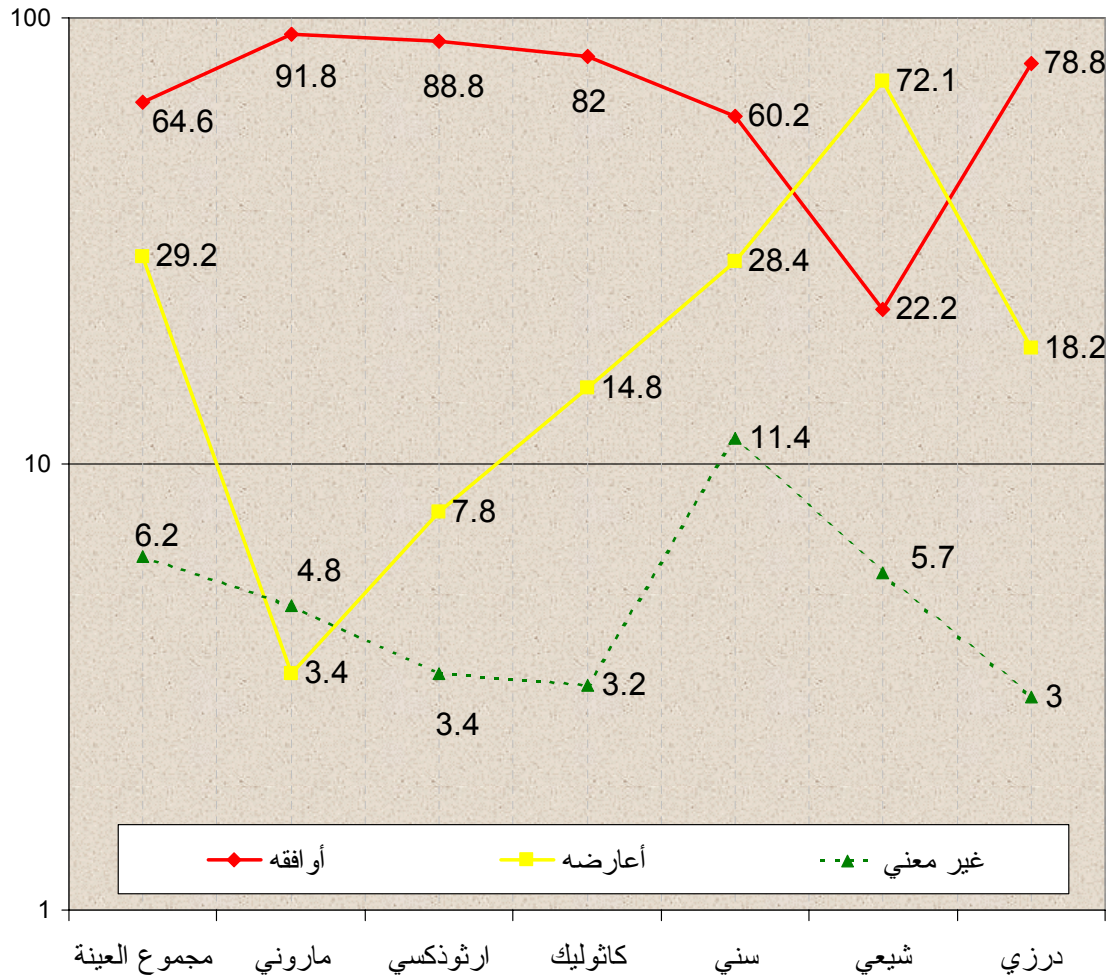

INFORMATION
international SAL

RESEARCH CONSULTANTS

Opinion Poll on Government Performance 300 Days after taking over its Responsibilities

The survey aimed at gauging public opinion about the government performance 300 days after it took over its responsibilities. The survey also tackled various aspects of the social and economic crisis and the respondents' expectations and trust in the new government.

Part 3 of 3
25 Pages

(%)

(%)

(%) :

(%)

(5/1) (%) :

(5/2) (%) :

(5/3) (%) :

(5/4) (%) :

(5/5) (%) :

(%)

(%)

(%)

(4/1) (%)

(4/2) (%)

(4/3) (%)