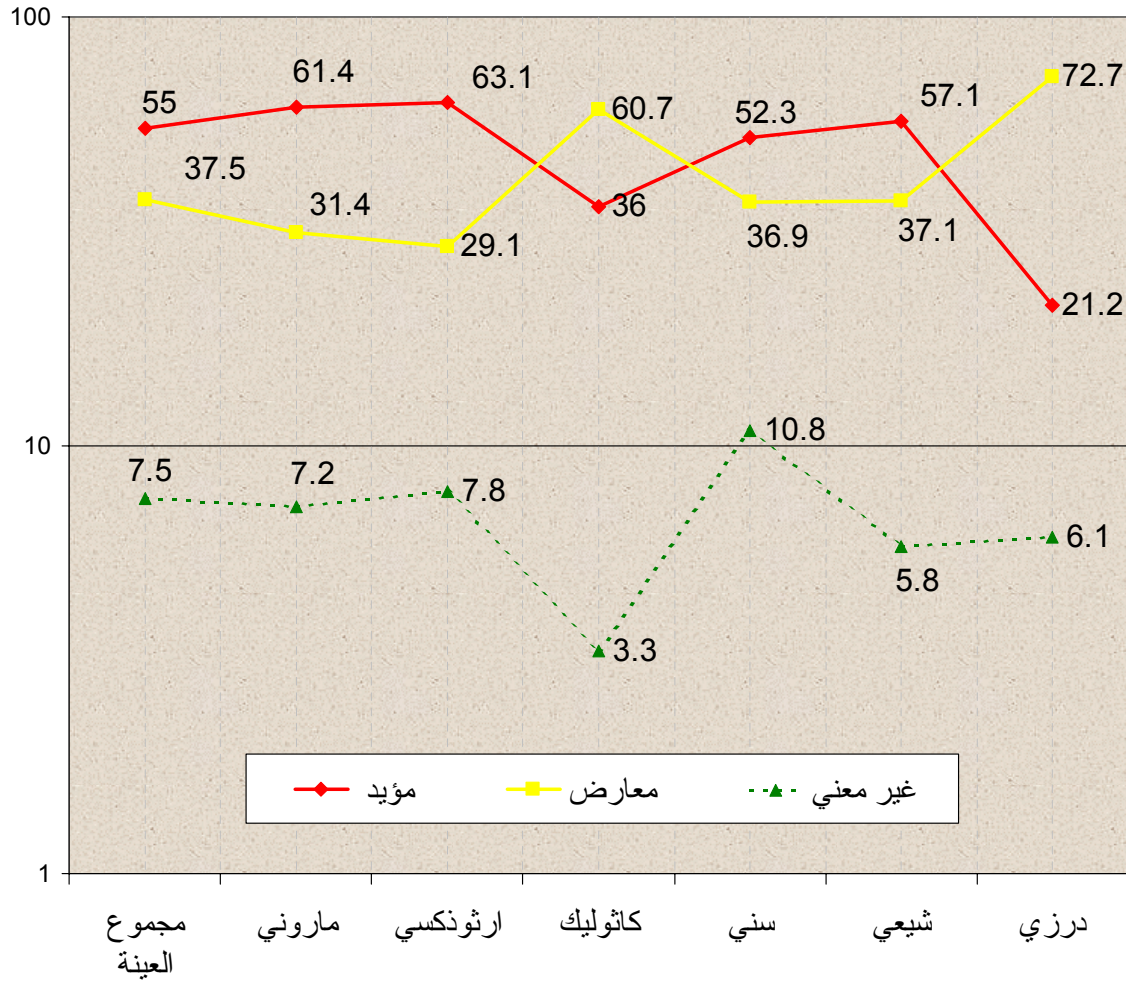

INFORMATION
international SAL

RESEARCH CONSULTANTS

Opinion Poll on Government Performance 300 Days after taking over its Responsibilities

The survey aimed at gauging public opinion about the government performance 300 days after it took over its responsibilities. The survey also tackled various aspects of the social and economic crisis and the respondents' expectations and trust in the new government.

(5/4) (%) :

(5/5) (%) :

(%)

(%)

(%)

(4/1) (%)

(4/2) (%)

(4/3) (%)

(4/4) (%)

(%)

(%)

(%)

(%)

(%)

(%)

(%)