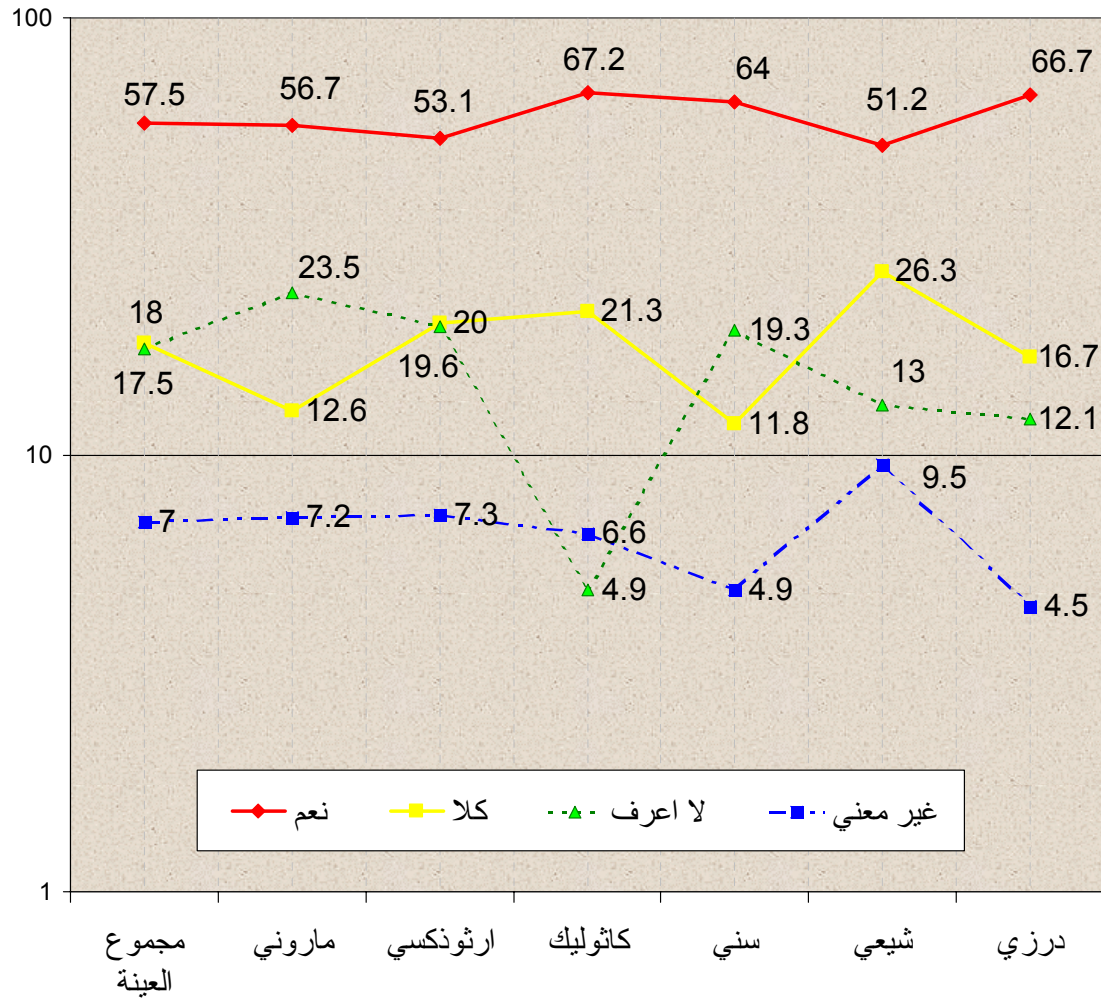

INFORMATION
international SAL

RESEARCH CONSULTANTS

Opinion Poll on Government Performance 300 Days after taking over its Responsibilities

The survey aimed at gauging public opinion about the government performance 300 days after it took over its responsibilities. The survey also tackled various aspects of the social and economic crisis and the respondents' expectations and trust in the new government.

(5/4) (%) :

(5/5) (%) :

(%)

(%)

(%)

(4/1) (%)

(4/2) (%)

(4/3) (%)

(4/4) (%)

(%)

(%)

(%)

(%)

(%)

(%)

(%)