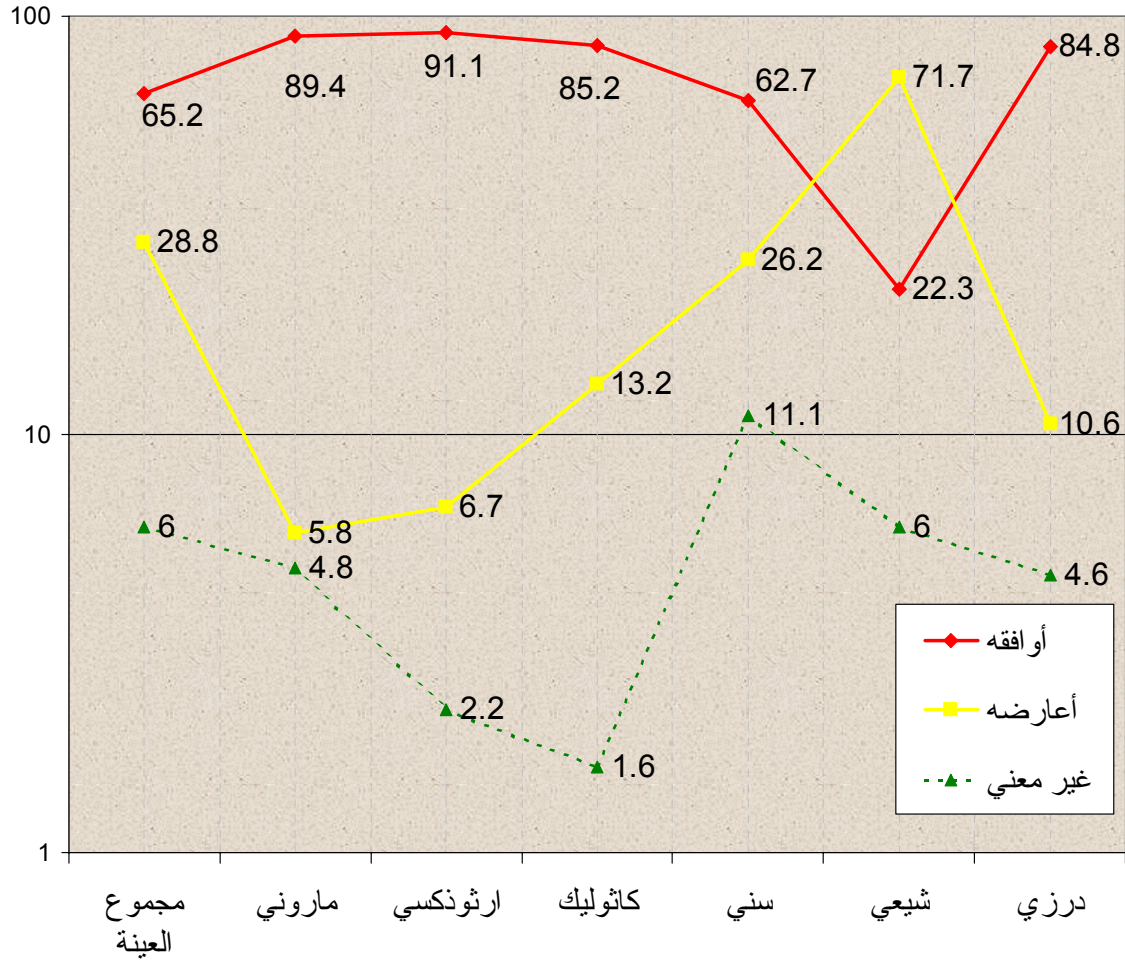

INFORMATION
international SAL

RESEARCH CONSULTANTS

Opinion Poll on Government Performance 300 Days after taking over its Responsibilities

The survey aimed at gauging public opinion about the government performance 300 days after it took over its responsibilities. The survey also tackled various aspects of the social and economic crisis and the respondents' expectations and trust in the new government.

Part 3 of 3
25 Pages

(%)

(%)

(%) :

(%)

(5/1) (%) :

(5/2) (%) :

(5/3) (%) :

(5/4) (%) :

(5/5) (%) :

(%)

(%)

(%)

(4/1) (%)

(4/2) (%)

(4/3) (%)

(4/4) (%)

(%)

(%)

(%)

(%)

(%)

(%)

(%)